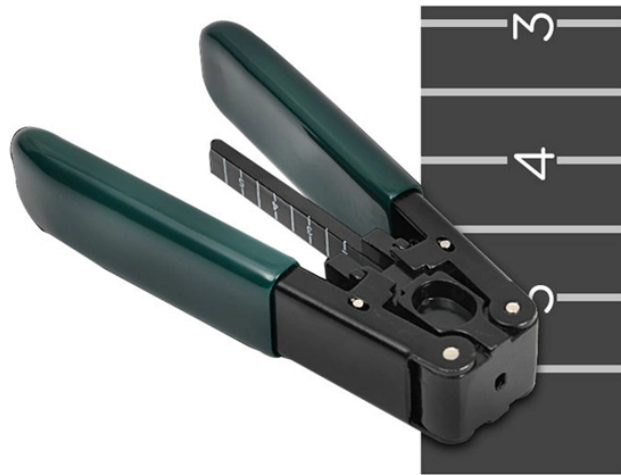

## Polarized Single-Mode Fiber

## Polarized Single-Mode Fiber

It is possible to create a circularly birefringent optical fiber just using an ordinary (circularly symmetric) single-mode fiber and twisting it, thus creating internal torsional stress.

A wide-bandwidth single-mode low-loss hybrid hollow-core polarization-maintaining fiber (HC-PMF) with high bend performance and excellent temperature stability

Polarization-Maintaining (PM) optical fiber is a type of single-mode optical fiber designed to maintain the polarization state of light propagating through them.

Appropriate lattice layout can promote selective coupling between one polarization mode (PM) and the cladding mode (CM), to obtain a single-polarization single-mode (SPSM) HC-ARF. In ...

A novel five-tube nested double C-type single-polarization hollow-core anti-resonant fiber (HC-ARF) is proposed for single-polarization single-mode, ultra-low loss, and broadband ...