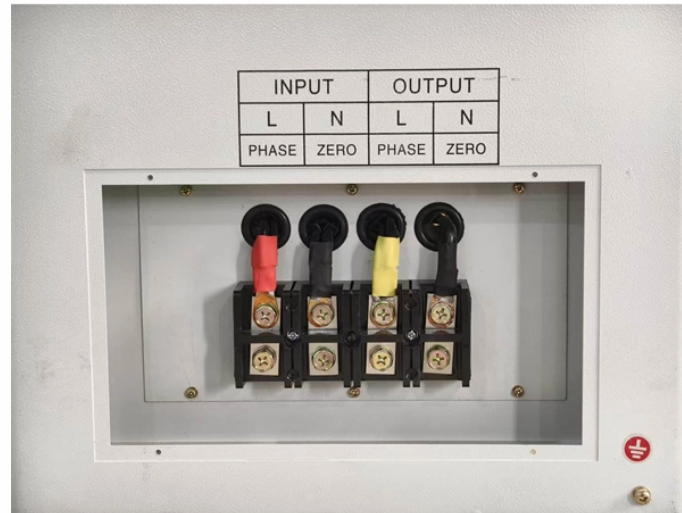

## PoE switch set

## PoE switch set

Shop managed and unmanaged PoE switches with varying gigabit port configurations. Build your network with flexible connectivity solutions.

A PoE switch is a device that allows you to connect PoE devices to your network. A PoE switch can be used to connect network equipment such as routers and access points, but it's also useful for ...

Offering high-speed connectivity from 2.5G up to 25G Ethernet, these switches deliver both power and data over a single Ethernet cable—ideal for devices like Wi-Fi access points, high-resolution IP ...