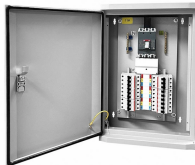

Explore PoE-enabled network switches that simplify device deployment. Find plug-and-play models with Gigabit ports and PoE budgets to power your essential gear.