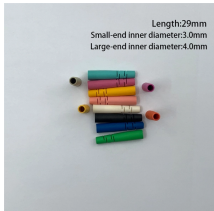

I've researched the top PoE network switches of 2025 and found excellent options for different needs, from compact unmanaged models to powerful managed switches with high PoE ...