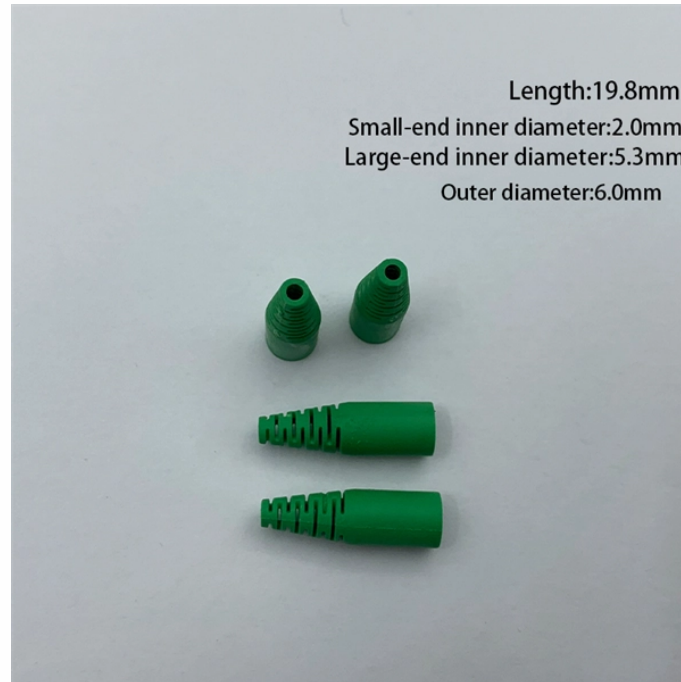

## PoE switch cascade extension

A: Yes, the POE extender supports cascade deployment, max 300m (1000ft) transmission and running one cable to support 3 IP devices, but 60W POE injector is required and IP camera power ...

□□100m Extend□PoE Extender can extend the range of Ethernet ...

Specification of PoE Extender Product  
Name:PoE++ Extender Product  
Number:GNT-69P31

POR-0222 has 3 RJ-45 ports for easy deployment, 1 "IN" port that accepts the power and data for the first 100 meters, and 2 "OUT" ports that boosts and extends the power and data an additional 100 ...

1 To 2 port Gigabit PoE Extender Cascade Repeater. The PoE Extender has 3 100/1000M PoE ports, among them, 1 port for POE input, and 2 ports for POE output. All ports ...

When used with an 802.3at PoE switch, a maximum of three POE extenders can be cascaded. The maximum length is 400 meters (approximately 7 watts at the far end). It is recommended to use with ...