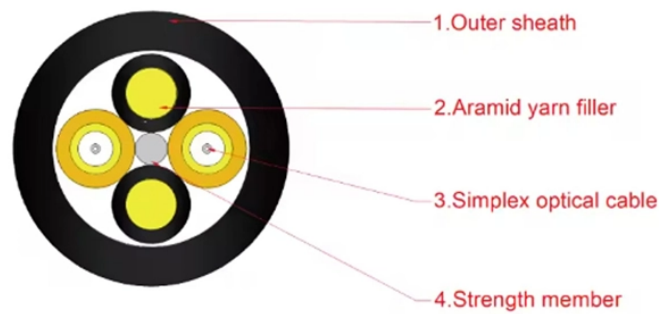

## PoE Switch Screen Projection

PoE displays: network-powered monitors and touchscreens with single-cable installation. Ideal for kiosks, signage, and commercial display setups.

These monitors are powered through an Ethernet cable, which can run up to 328 feet. Additional features include data pass-through on all models and PoE pass-through on select models. Plus, with ...