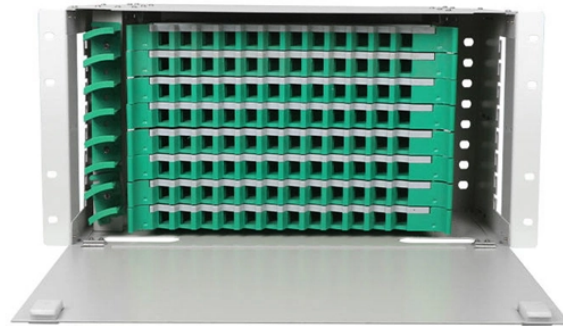

HHC Networks & Smart City Solutions

Pj30 distribution box

Pj30 distribution box

PZ30 Plastic Electrical Distribution Box meets standards of GB7251.3 and GB17466. The MCB distribution box has a neutral terminal block, a ground terminal block and a DIN rail, it can be used ...

DRJXF/PZ30 series power distribution box is a power distribution device with various control functions designed and assembled according to the model, specification and quantity of components.

63A 4P Automatic Transfer Switch with PC Retardant Material and Millisecond Switching for Uninterrupted Power Supply in PZ30 Distribution Box New on Amazon in past month

PZ30 Luxury series light distribution box is the terminal distribution box of modular electrical equipment. The product is divided into open wall mounted, concealed embedded, single row, double row and ...

PZ30 distribution box /distribution board The series products are made of standard cold-rolled steel and use powder-coating techniques to process the crust. The outlook is beautiful and fit for surface and ...