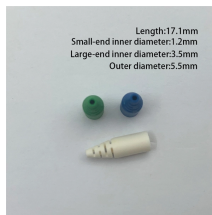

Irrigation Gate Company manufactures turnout gates, check gates, and distribution boxes for irrigation ditches.