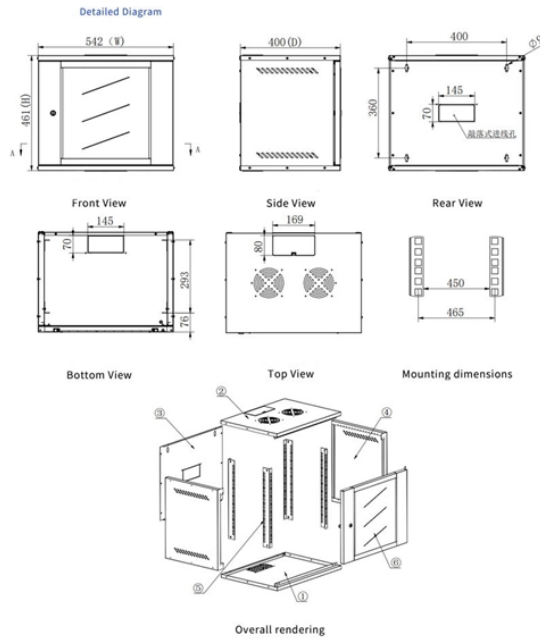

## Pipe Gallery Distribution Box Company

Choose from 5 heights to set your inlets and outlets on each side. It also comes complete with the only seal on the market that accepts 2", 3", 4" smooth wall and corrugated pipe. No more different fittings ...

Our pre-cast concrete distribution boxes are essential for effective wastewater management systems, ensuring efficient distribution of effluent to your drain field.

The comprehensive pipe gallery is a structure and its ancillary facilities set up below the ground to accommodate two or more types of municipal pipelines, equipped with specialized maintenance ...

Patented weir opening maintains equal flow even in unlevel D-Boxes that continue to move their entire lives. Simple to install, just push into any 4" pipe, SCH. 40, SDR 35, and thin wall.

Jefferson Concrete Corp. makes all distribution boxes with a concrete baffle at the single inlet. All the pipe penetrations have a gasket and "speed levelers" are available to ensure that all distribution lines ...