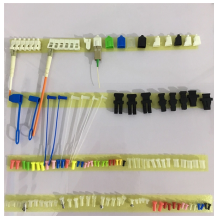

Learn the technical basics of SFP fiber cables, including types, connectors, applications, and selection tips for reliable high-speed networks.

This online permitting option is only available to registered licensed California contractors who have a pre-authorized Personal Identification Number (PIN) issued by the Department and frequently ...

Visit the link in our bio to enter for a. chance to win. NO PURCH NEC. Open to 50 US & DC, 18+.

In MPO and MTP fiber connector systems, Male vs Female and Pin vs No-Pin describe the same core engineering attribute: the presence or absence of alignment pins on the MT ferrule. ...