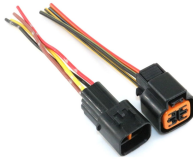

Two key characteristics of pigtail cables are their ability to provide quick connections and their flexibility and scalability. Let's delve into these features and understand their significance in ...