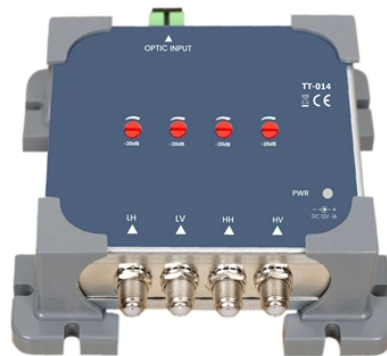

Photovoltaic modular inverter

Photovoltaic modular inverter

String and central inverters are still favoured over modular rs with a modular design, manufacturers have started to embrace that new technology. Modularity allows Spanish manufacturer Power Electronics ...

Sungrow's 1+X modular inverters combine the advantages of central & string inverters for utility-scale PV plants. Scalable from 1.1MW to 8.8MW, flexible LEGO-style design & lower LCOE. Built for the future.

THD profiles of Va1b1 produced by the 7 level CHB inverter with PS-PWM and LS-PWM. These methods operate at fundamental frequency, therefore without switching losses. Developed by ...

This guide explains how to configure and implement modular inverters in PVFARM, using the TMEIC inverter series as an example. The approach leverages different module sizes (1, 3, and 6) to ...