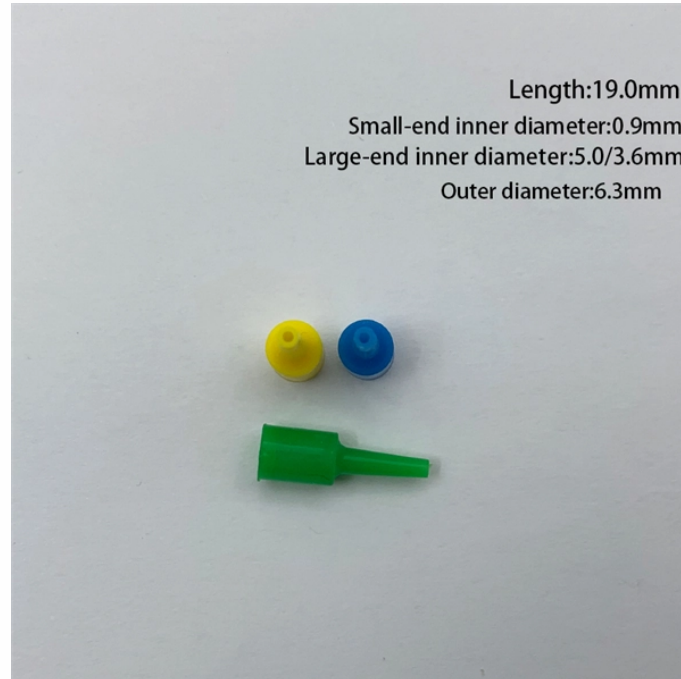

## Photovoltaic combiner box brand prices

Cost-effective solar pv combiner box for sale online, with 4/6/8/10 pv array input numbers, maximum open circuit voltage 1000V, single way input array maximum current of 10A, protection class Ip65.