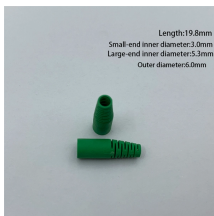

Upgrade your network switches with various 2.5G SFP. Guarantee compatibility with Cisco, Arista, HPE and more. Save 80%, Fast shipping & 5-year warranty.