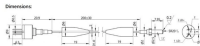

Peru is a country in western South America. It is bordered by Ecuador and Colombia to the north, Brazil and Bolivia to the east, Chile to the south, and the Pacific Ocean to the west.