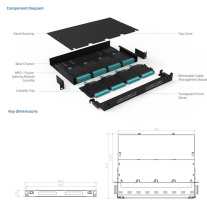

FS offers a growing portfolio of optical transceivers, with speed range from 100M, 1G, 10G, 25G, 40G, 50G, 100G, 200G, 400G to 800G and beyond. The fiber optic transceiver modules can work in any ...

Transceiver SFP 1.25Gb/s Gigabit Ethernet 1000Base-T RJ-45 CAT5/6 Cobre - 100 Metros.