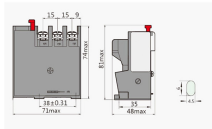

High voltage distribution box is the control part of EV power supply, which has the functions of power distribution, current measurement, short circuit protection, charge and discharge control, pre ...