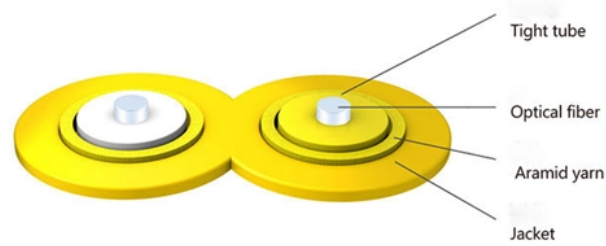

Patch cord fiber optic cable through conduit

Cable structure

Patch cord fiber optic cable through conduit

Choosing the right conduit and fiber patch cables is essential for reliable, long-lasting fiber deployments in homes and businesses. The following hand-picked products emphasize ...

The conduit protects the fragile fiber optic cables from environmental factors and physical damage, ensuring their longevity and optimal performance. Keep in mind that conduit size information in this ...

Choosing the right conduit-friendly fiber optic patch cable is essential for reliable high-speed networks. This guide highlights five Armor/LSZH armored, ...

The Duplex Patchcord in Conduit is similar to the Flat Twin lead, but it is the Conduit that offers the protection to the standard duplex cable that is installed inside it and then terminated afterwards.