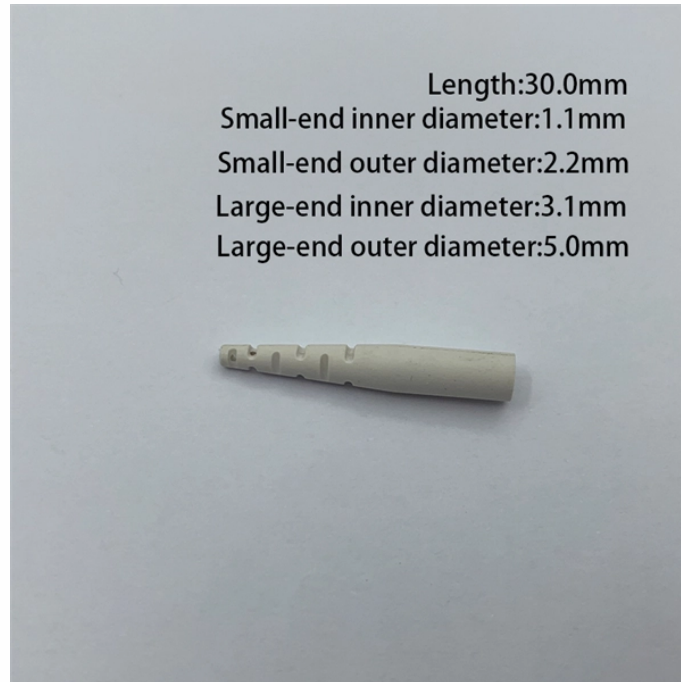

## Passive beam splitter 2n

These devices are designed to split an optical beam into multiple beams with specific splitting ratios, making them a cost-effective solution for FTTH networks.

Fiber Optic Splitter, or optical splitter, is a passive optical device that can split fiber optic incident light beams into two or more at a certain ratio.