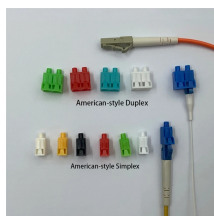

Total Available: Hubbell Orders Over $475 Usually Ship Same Day, Otherwise 5-7Days.