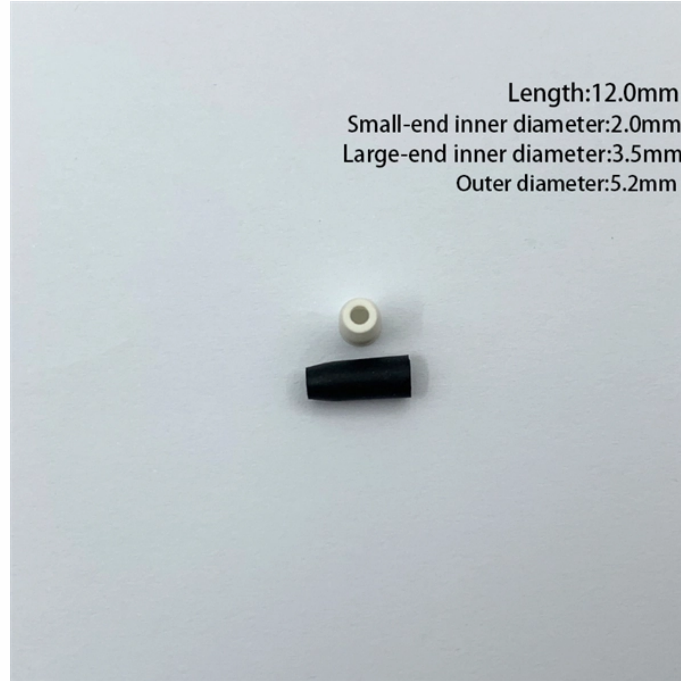

Partition cabinet distribution box

Partition cabinet distribution box

Steel partition for 2-1/2 inches deep gangable boxes. May be used with all 1104 and 3104 series of boxes. For more info visit: [electrification .abb](#) . Made or assembled in Canada.

Under Cabinet Distribution Box, Slim, Metallic, White Request a Quote Brand: Hubbell Wiring Device-Kellems Catalog ID: RU100W

ea Add to Cart Compare Raco 675 Low-Voltage Partition, Gangable, for 2-1/2" Deep Masonry Box Manufacturer: Raco Catalog #: 675 QED Part #: 506652

Perlegear 17" in-Wall Media Box, Electrical Box, Recessed Outlet Box and Media Enclosure for One Connect Box & Network Switches, Cable Management Kit with Cutting Template, Dust Bag & ...

Total Available: Hubbell Orders Over \$475 Usually Ship Same Day, Otherwise 5-7Days.

Raco 949 Low Voltage Partition for 2-1/2" Deep Gang Boxes Raco Manufacturing Catalog #949 \$511.64/c (100 ea)

52-PD-1 Steel City 2-Gang Square Box Partition, 4 in L x 4 in W, Steel, For Use With 2-1/8 in Deep Box With 2-Device 1/2 in, 3/4 in and 1 in Square-Cut Tile Wall Raised Cover