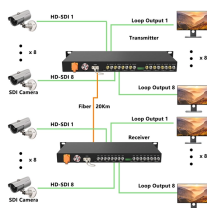

Glamping is glamorous camping. It's a relaxing way to experience the outdoors in luxury. Our partners offer special glamping experiences at several Florida state parks.