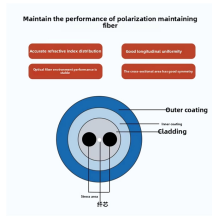

Paraguay Customs Clearance Industrial Switch 25G

Our Paraguay-IOR service enables the compliant and legal entry of high-value equipment. We act as the responsible legal party during the import process, ensuring your shipment clears the ...