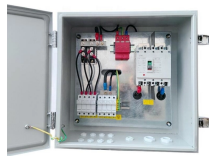

Papua New Guinea's rugged terrain and growing energy demands make outdoor energy storage cabinets a critical component for reliable power distribution. This article explores the unique ...