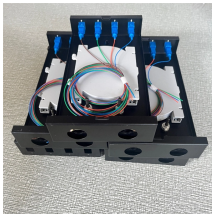

Panama Vertical Optical Cable Junction Box

Panama Vertical Optical Cable Junction Box

Su diseño vertical facilita la organización interna de las fibras. Cuenta con 4 puertos redondos y 1 puerto ovalado para la entrada de cables, lo que proporciona gran ...

Vertical Cable is your one-stop shop for bulk cable, fiber optic solutions, patch panels, j-hooks, and structured wiring products.

Fiber optical splice closure is widely used in communication, network systems, CATV cable TV, optical cable network systems, and so on. It is used for protective connection and fiber distribution between ...