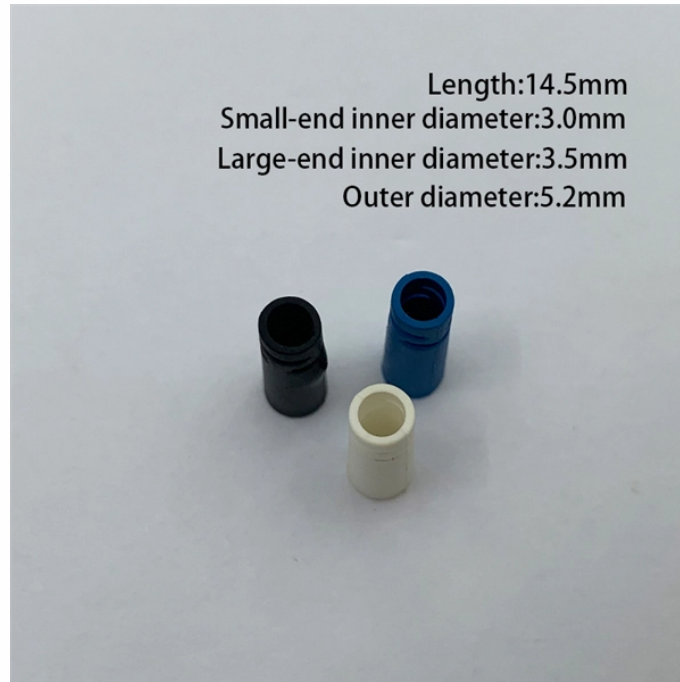

Panama Machinery Cable Tray Parts

Panama Machinery Cable Tray Parts

Cut, bend, and connect the wire mesh trays to route cable and hose in configurations such as curves, slopes, and tees. They are a lightweight option for organizing bundles of cable and hose while ...

Cable Tray, 2" Depth x 4" Width x 10" Section, Material: Carbon Steel. Finish: Electroplated Zinc.

As one of the best Cable Tray Manufacturers in Panama, we are trusted by people not only within the boundaries but even beyond that. Our custom-based products are able to match up your distinct needs.

This document contains parts lists and drawings for a DLC176.00 cable tray system. It includes 20 items with names like cable troughs, main troughs, translation cable racks, and associated pins, bolts, ...