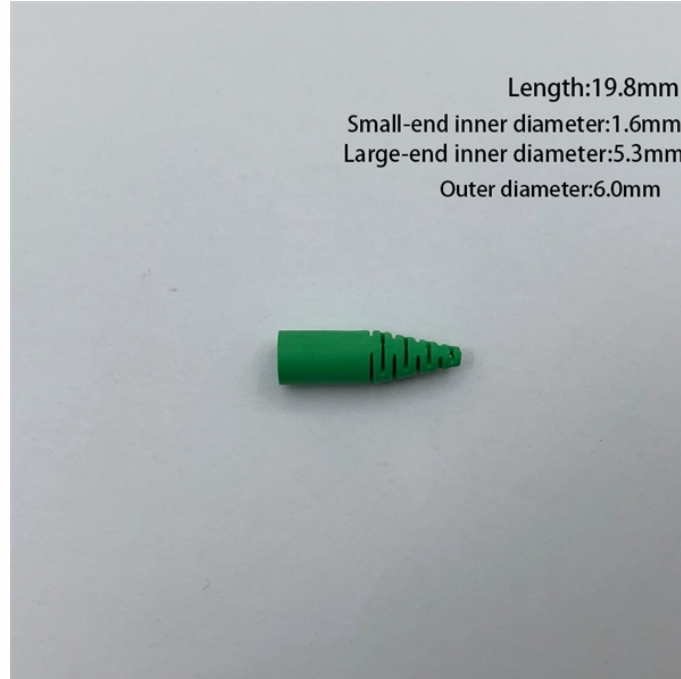

Panama Galvanized Cable Tray Purchaser