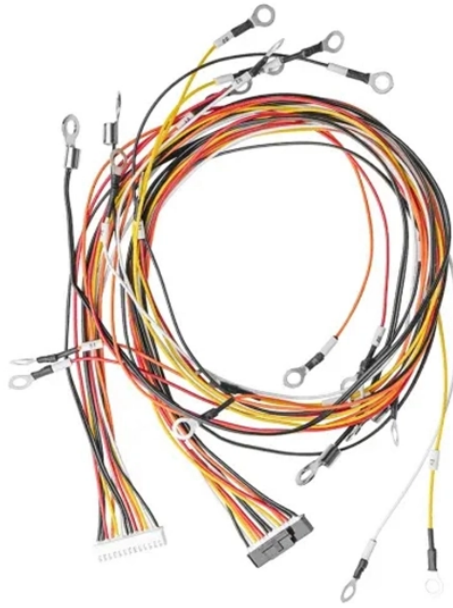

Panama Fireproof Ladder-Type Cable Trays

Panama Fireproof Ladder-Type Cable Trays

Ladder Cable Trays are one of the most demanded products listed on the product catalogue of Brilltech. Being a market leader in this segment, Brilltech believes in offering premium quality Ladder Cable ...

These trays feature a ladder-like design that provides excellent support and ventilation for cables, reducing heat buildup and ensuring system reliability. Made from high-quality, corrosion-resistant ...

Fire Rated Cable Trays are built to boost flame retardancy while fitting into tight ceiling spaces. Offering a sleek, clean finish for indoor or outdoor use, it provides value with a 78mm depth that ensures ...

Husky Ladder Cable Tray systems consists of two longitudinal side members connected by individual transverse members, and is designed for use as a power cable or control cable support system.

Cable ladder and ladder tray systems are engineered for extra heavy-duty industrial cable management applications. Designed for strength and durability, these solutions provide excellent ventilation and ...