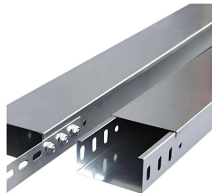

Lex Products offers a full range of portable power distribution units including boxes, boards and panels, specifically engineered for indoor and outdoor use.

The company independently developed the pre-installed underground box transformer, mainly composed of an underground transformer and an outdoor switch device in the form of an advertising ...

We manufacture bespoke power distro boxes to our customer's individual requirements. Our boxes are made from solid rubber, they are tough, high impact resistant and double insulated. Electrical Power ...