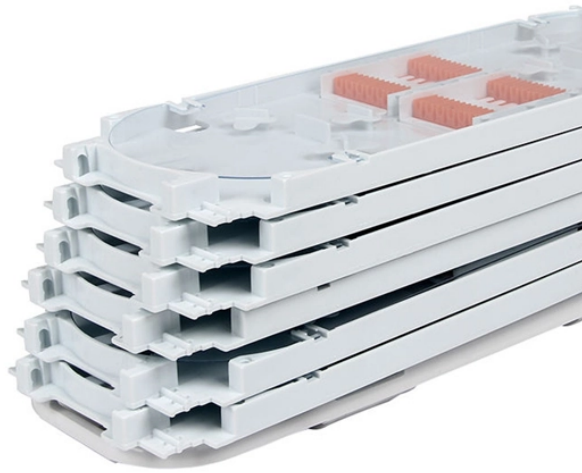

Palestinian stainless steel cable trays available in stock