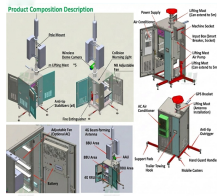

Palestinian Optical Cable Splitting Box Forming Machine

Palestinian Optical Cable Splitting Box Forming Machine

Fiber Optic Fusion Splicer, Full Automatic Optical Cable Splicing Heating Machine with 9S Splicing 26S Heating, Fiber Splicing Tools Built in Memory for Fiber (UK Plug 100-240V)

Discover splitter boxes with IP65-IP68 waterproof ratings, fiber-optic splitter technology, and PLC/SC connectors for FTTH networks.

PLC Splitter (Planar lightwave circuit splitter) is a type of optical power management device that is fabricated using silica optical waveguide technology. They are designed for FTTH Passive Optical ...

Choose the Right Splitter Type Available in ABS box, LGX, cassette, rack mount, ribbon fiber, steel tube, fan-out, and tray formats for telecom and FTTH deployment.

We are High Quality plc splitters in Palestine exporter with high reputation, we are focusd on the innovation of products. We are always trying our best to meet all customers needs.