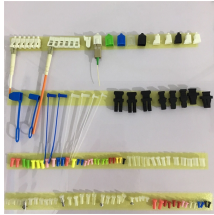

Delve into our curated lineup of palau fiberglass cable tray price offerings, and find exactly what you need.

Sturdy wire mesh cable tray system for data centers & commercial use. Supports 12A/12B loads. Includes prefab assemblies & ladder trays.