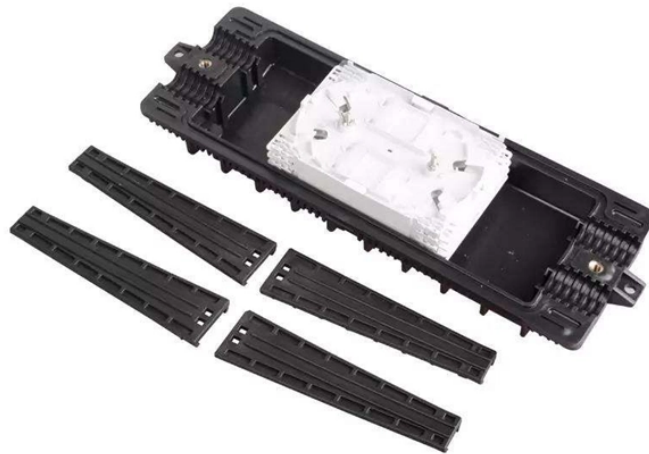

Palau Outdoor Cabinet Battery Circuit Board

Palau Outdoor Cabinet Battery Circuit Board

Each commercial and industrial battery energy storage system includes Lithium Iron Phosphate (LiFePO4) battery packs connected in high voltage DC configurations..

An Outdoor Photovoltaic Energy Cabinet is a fully integrated, weatherproof power solution combining solar generation, lithium battery storage, inverter, and EMS in a single cabinet.

This outdoor energy storage cabinet integrates energy storage batteries, modular PCS, energy management monitoring system, power distribution system, environmental control system, and fire ...

An Outdoor Photovoltaic Energy Cabinet is a fully integrated, weatherproof power solution combining solar generation, lithium battery storage, inverter, and EMS in a single cabinet.

Choose the best outdoor battery cabinet with weatherproof design, security features, and climate control to protect your batteries and ensure reliable performance.

Palau's ambitious renewable energy transition relies heavily on innovative energy storage solutions. This article explores how advanced battery storage systems are transforming the Pacific island ...

This guide provides step-by-step instructions on how to install your R-BOX-OC outdoor solar battery cabinet, including site selection, assembly, wiring, and system testing.