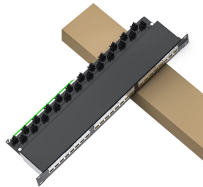

The Belau Submarine Cable Corporation is a state-owned public corporation that will procure, own and manage a submarine fiber optic cable for the Republic of Palau.

Whether you are looking for Load Management Panel, Rising Mains or Cable Tray in Palau, we are the one-stop to reach for the same. Our team understands your requirements and promise to deliver the ...