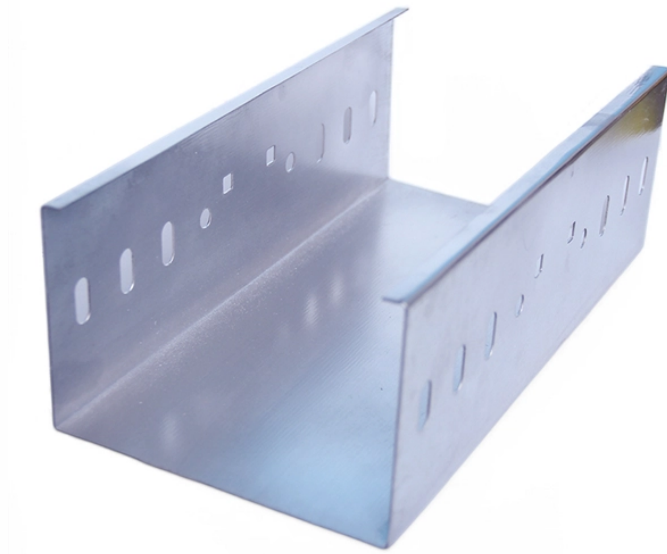

## PXF Distribution Box

## PXF Distribution Box

- PxF\_Nukebench measures your computer's real world performance in Nuke (CPU, GPU and Disk speed). - The results of the "simple" one-click test can be shared online to compare your own ...

Find high-quality distribution boxes from GEYA. Our durable enclosures ensure safe and organized electrical installations.

The specific implementation method is to cooperate with the gas system through the control system in the explosion-proof control box, introduce the protective gas from the safe area into ...

Noark high quality consumer units PxF are intended mainly for domestic applications. Their design is suitable for flush mounting. Scope of delivery consists of enclosure, door, device DIN rails, N + PE ...