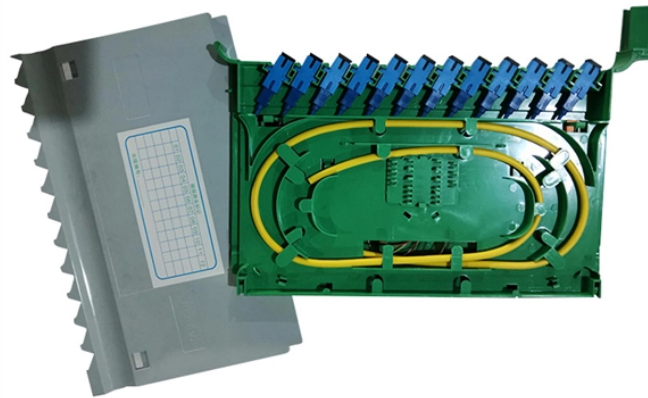

PVC cable tray extruder

PVC cable tray extruder

The pvc trunking making machine is mainly used for producing various sizes of PVC profiles, pvc cable trunking, ceiling panel, window sill, WPC decking, WPC flooring and other shaped profiles.

Constructed with industrial-grade alloy steel and advanced temperature control modules, this machine supports continuous production of fire-resistant, insulating cable trays and trunking used in ...

With its co-rotating twin-screw design, this machine enables consistent production of lightweight yet durable PVC cable trays. Ideal for electrical infrastructure projects requiring flame-retardant, UV ...

The PVC cable extruder machine represents a cornerstone in modern cable manufacturing technology, designed to produce high-quality PVC cable insulation and jacketing with precision and efficiency.

Explore the technical aspects and applications of a PVC Cable Extruder Machine. Learn how it enhances cable production efficiency in a professional setting.

This extrusion line is developed with the advanced extrusion technology by KEBELN. The main machine is the Conical Twin-screw Extruder, which is suitable for PVC trunking or PVC pipe extrusion.

Improve output with smart PVC cable trays extruder solutions. Experience durability and precision, perfect for big-volume production.