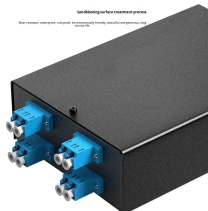

## PE Polyester Cable Trays

Eaton's fiberglass cable tray is approved by the American Bureau of Shipping (ABS) Building and Classing Steel Vessels 4-8-4A1/9.1, making it ideal for caustic, harsh and marine environments. ...

Seasafe Cable Tray and Cable Raceway will not rust, nor do they ever require painting. Available in both polyester and vinylester resin systems, Seasafe Cable Tray and Cable Raceway ...

Choose from our selection of cable trays, including over 850 products in a wide range of styles and sizes. Same and Next Day Delivery.