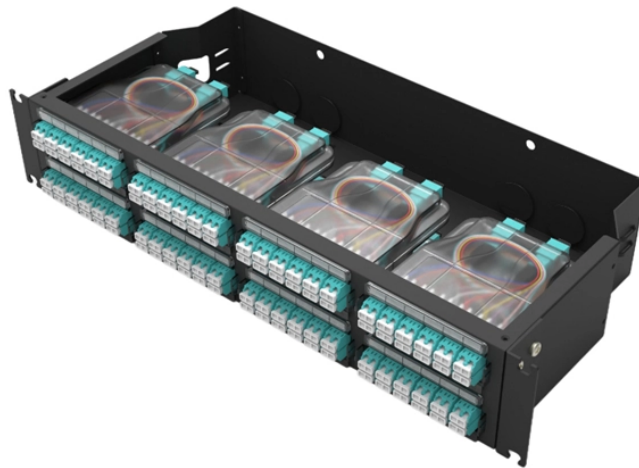

PDp box distribution box

PDp box distribution box

Choose from spider boxes, power distribution boxes, power distribution systems, power distribution carts, and more to fit your needs. Affordable, reliable portable power distribution units for installation ...

Browse power distribution boxes with circuit breaker protection and multiple outlet configurations. Shop durable solutions for construction and emergency use.

Learn what a power distribution box is, how it works, key components, types, and why it's vital for safe and efficient electrical systems.

Our Spider Boxes are the epitome of compact and portable power distribution. Whether you're on a remote job site or supporting a small-scale operation, the Spider Box provides reliable power ...

PowerBox factory offers a vast range of PDUs, distro boxes, racks, panels, adapters, cable extensions and splitters to safely manage power distribution, all designed and built to be fully compliant with the ...

Lex Products offers a full range of portable power distribution units including boxes, boards and panels, specifically engineered for indoor and outdoor use.

These products have been designed for efficiency and reliability and will provide your project or job site with a complete system of transformers, power distribution panels, and power cable assemblies that ...