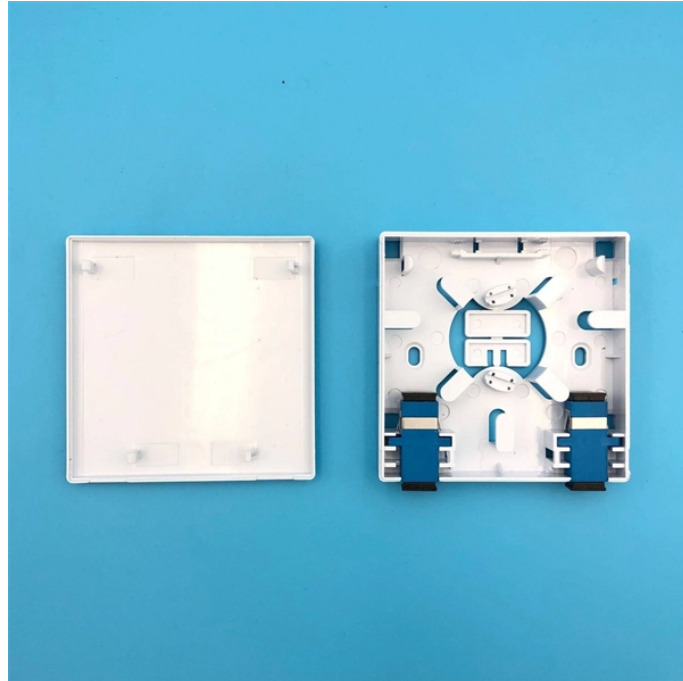

P142 Relay Protection Device