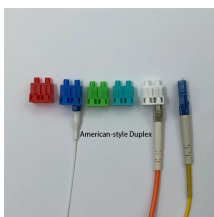

Explore the details, specifications and video of our Indoor Butterfly GJXH FTTH Fiber Optic Cable, and order high-quality Indoor Butterfly GJXH FTTH Fiber Optic ...

Quality FTTH Fiber Optic Cable manufacturers & exporter - buy FTTH Single Mode Butterfly Drop Cable Fiber Optic Wire Steel Messenger from China manufacturer.