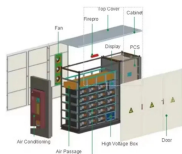

Explore Charles Industries' Outdoor Telecom Cabinets & Enclosures for secure, durable protection of telecom equipment in outdoor environments. Enquire now!

Our energy storage solution is flexible in design and can be seamlessly integrated with various existing base station power systems. The modular design can better adapt to different types of base stations, ...

Discover AZE Telecom's weatherproof outdoor electrical enclosures and durable outdoor cabinets. Protect your electrical and telecom equipment from harsh environments with our IP-rated, ...

Durable outdoor integrated telecom cabinet for base stations and data nodes. Provides reliable protection and efficient housing in harsh environments.

SJ-ONC-2 outdoor network cabinet is designed to be a rugged, high-capacity storage solution for outdoor applications. With a long, 19-inch front-access drawer that enables quick access to airflow ...

Shop U.S.-made outdoor telecom enclosures, NEMA cabinets, and weatherproof electronics cabinets. BABA-compliant, built for any environment.