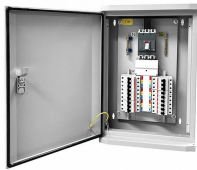

The 9U Outdoor Network Cabinet is a high performance solution for protecting critical network equipment in harsh outdoor environments. This weatherproof cabinet is designed to provide robust ...