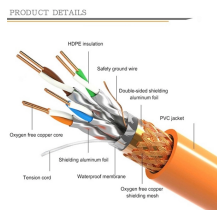

CommScope outside plant fiber optic cables are meticulously designed to withstand the rigors of outdoor environments while ensuring superior performance and broadband connectivity. Crafted with high ...

Expert guide to overhead cable types including dielectric cables and aerial fiber optic installations. Compliant with global standards, our outdoor cables deliver superior durability for harsh environments.