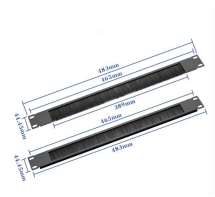

AXIS T8504-E Outdoor PoE Switch gives you a quick, easy way to deploy outdoor cameras over long distances while keeping your installation costs low. With an integrated SFP port, it's perfect for fiber ...