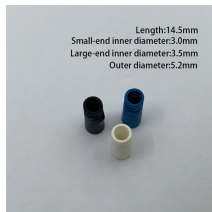

This compact figure 8 fiber optic cable is not only lightweight and flexible but also streamlines the installation process. The integrated steel wire messenger design significantly ...