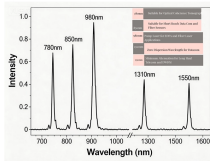

The Hybrid Power and Battery Combo Cabinet integrates grid power, solar input, and battery energy storage into a single outdoor solution. Ideal for telecom base stations, edge data centers, and ...

Applicable to remote mountainous areas, islands and other areas without grid coverage, as an independent microgrid to power communication base stations and emergency command centers.