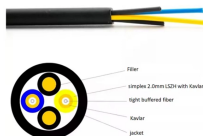

Outdoor cable intermediate joint box

Outdoor cable intermediate joint box

Discover the different types of electrical boxes, materials and their applications. Protect the wires and cables in your home with the right types of conduit. Understand the various types of conduit fittings ...

Discover waterproof cable enclosures designed to protect your outdoor electrical connections from harsh weather conditions.

The ADSS/OPGW Metal Junction Box, also known as a splicing box or Metal Joint Junction Box, is designed to house fiber core splices for outdoor intermediate optical cables. It connects trunk cables ...

SARDVISA 3-Pack Junction Box with 3 Pin Electrical Cable Connectors, IP68 Waterproof, 4-10mm Adjustable Wire Box, Outdoor Wire Connector Kit for Garden/Landscape Lights, Camera Cable, Car ...

Discover the 5 best outdoor electrical junction boxes for weatherproof protection. Compare features, materials, and ratings to ensure safe, code-compliant installations.