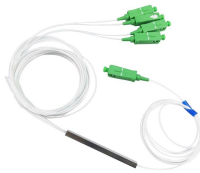

Introduction Outdoor electrical cabinets are no longer simple metal boxes placed outside a building. For facility managers, EPC contractors, and infrastructure operators, an outdoor electrical ...