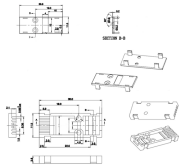

Our Outdoor Ground Box comes with 32A power connections, audio connections or even potable water inlet feeds. The receptacles are weatherproof and perfect for use in outdoor market areas which may ...