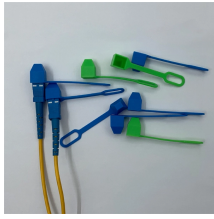

Our product lineup includes cable management systems like cable runway and cable runner, as well as cable ties, lashing rods, conduits, and raceways. These solutions are crucial for maintaining the ...