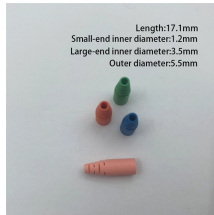

Fabricated in numerous styles (wiremesh, ladder, ventilated trough, channel, and solid-bottom) and sizes, cable tray provides the greatest versatility among cable support systems, while offering ...

By choosing the right tray type and material, you can achieve a safe, scalable, and cost-effective cable management solution built to last in any outdoor application.