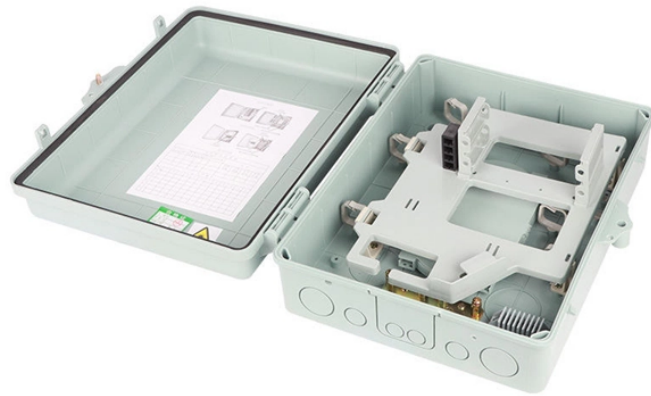

Outdoor Protection of Cable Trays