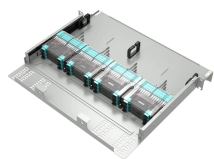

This article will provide detailed insights into how to enhance the durability and safety of cable trays in outdoor environments through effective protection measures.