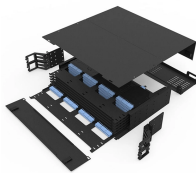

Discover IP rated (NEMA) outdoor network cabinets designed for superior protection and durability for your network infrastructure in harsh environments.