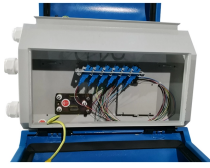

Saguaro National Park is the ultimate Tucson destination for outdoor enthusiasts. Go on a desert hike, watch the electric sunset over Gate's Pass, and take a scenic drive through thousands of ...