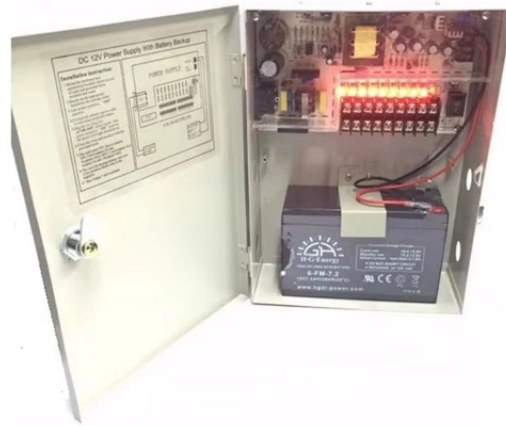

Outdoor 4p Distribution Box