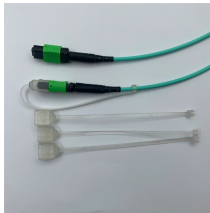

Designed for underground or outdoor distribution systems, the Cable Distribution Box offers a tamper-resistant and weatherproof solution for medium voltage control and protection. Our Cable Distribution ...