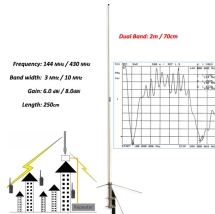

See more outdoor activities in Tucson. What are people saying about parks in Tucson, AZ? This is a review for parks in Tucson, AZ: "What a fantastic park on the East side! It is a beautiful oasis with ...