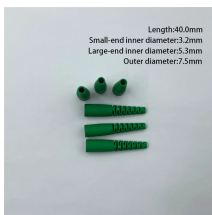

Discover the top 3 waterproof surface mount power outlet boxes for patios. Expert reviews of weatherproof options from budget-friendly to premium models for safe outdoor power.