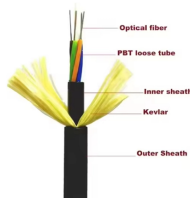

Outdoor Electrical Outlet Box, Dual 20 AMP WRTR GFCI Outlets, Weatherproof Outside Receptacle Box with All Metal 3R Enclosure, Lockable Outlet Cover for Outdoor Power, ETL Listed

When wiring outdoors, choosing the right surface mount electrical box is essential for safety, durability, and easy installation. This guide highlights top weatherproof options, including metal and aluminum ...